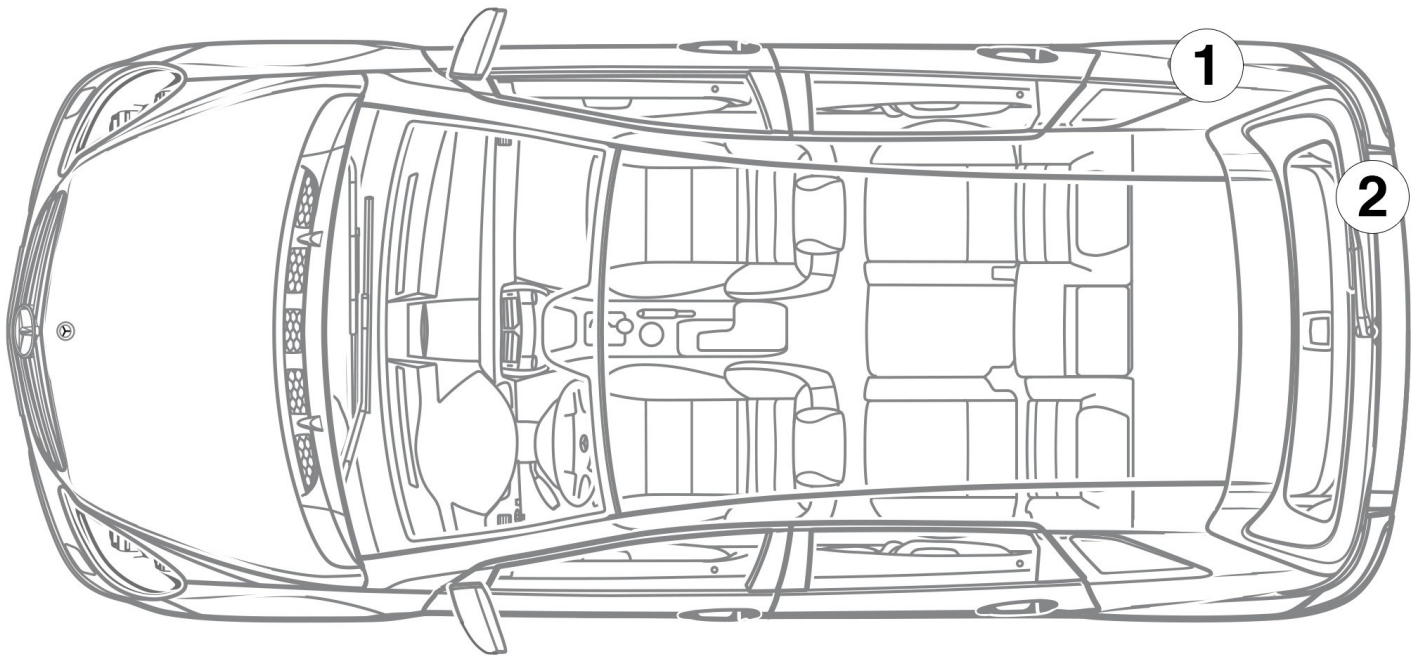

Fuel tank

Restraint systems control unit

12 V Battery

Note

Further information is available in our [Guidelines for Car Rescue Crews](#).

Vehicle identification

① Natural gas filler neck

② Right of liftgate