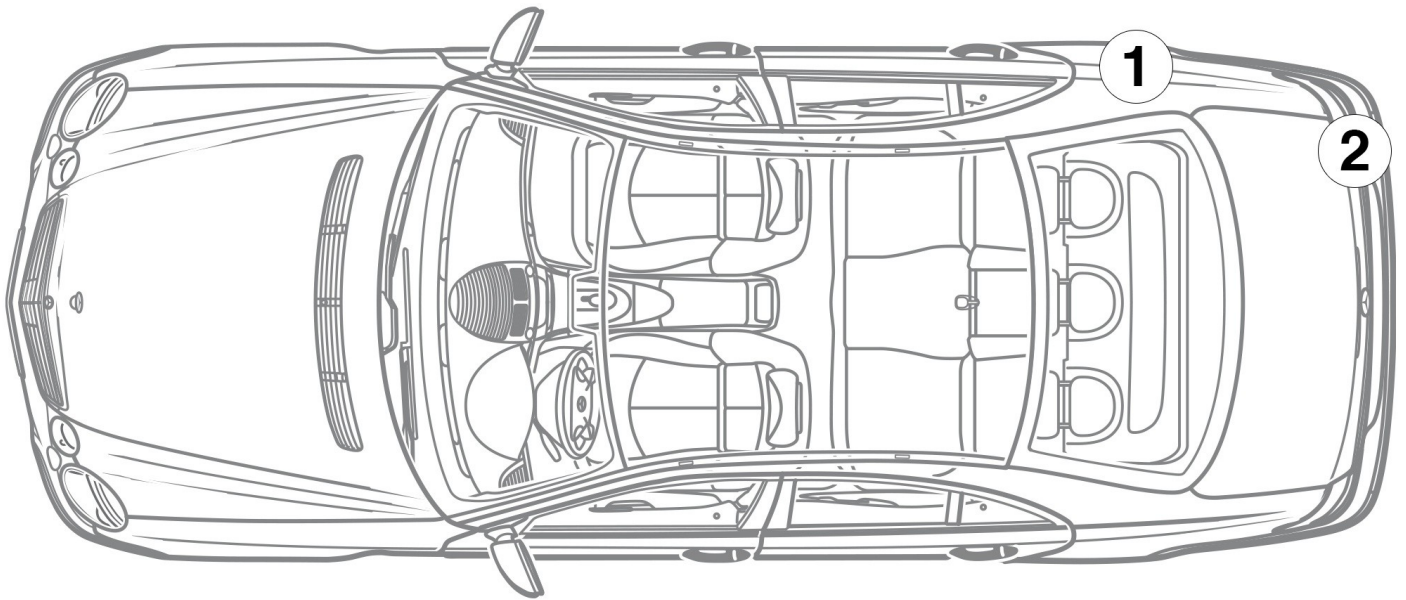

- ① Additional battery in engine compartment
- ② Main battery in trunk
- ③ Fuel tank
- ④ Gas cylinder

Legend

- | | | | |
|--------------------|---------------|--------------------------------|------------------|
| Airbag | Gas generator | Seat belt tensioner | Gas-filled strut |
| Body reinforcement | Fuel tank | Restraint systems control unit | 12 V Battery |

Note

Further information is available in our [Guidelines for Car Rescue Crews](#).

Vehicle identification

① Natural gas filler neck

② Right of trunk lid