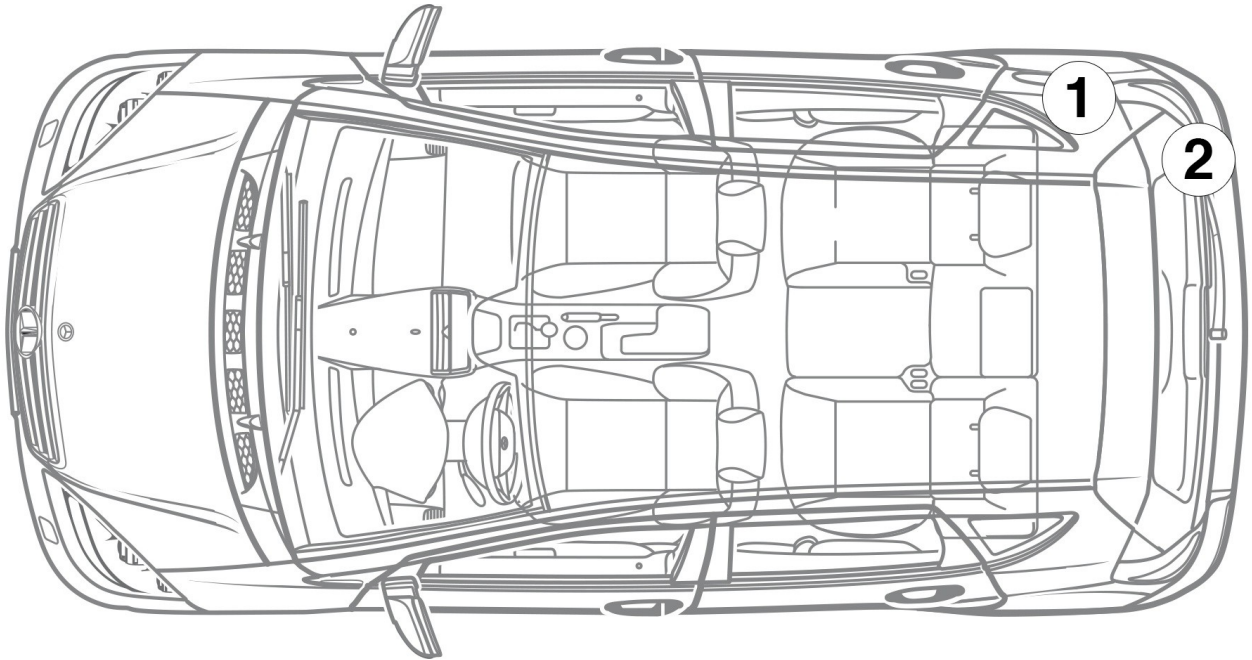

① Battery 12 V

② High-voltage battery

Legend

-  Airbag
-  Gas generator
-  Seat belt tensioner
-  Gas-filled strut
-  Restraint systems control unit
-  12 V Battery
-  High-voltage battery
-  High-voltage components

Note

Further information is available in our [Guidelines for Car Rescue Crews](#).

Vehicle identification

① HV charge socket

② Right of liftgate