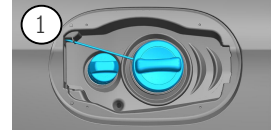

-  Airbag
-  Gas generator
-  Seat belt pretensioner
-  SRS control unit
-  Gas strut / Pre-loaded spring
-  Low-voltage battery
-  Diesel Fuel tank

Note: Please see our [emergency response guide](#) for more information

1. Identification / recognition

**B 200d**