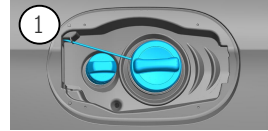

-  Airbag
-  Gas generator
-  Seat belt pretensioner
-  SRS control unit
-  Active pedestrian protection system
-  Gas strut / Pre-loaded spring
-  Low-voltage battery
-  Diesel Fuel tank

Note: Please see our [emergency response guide](#) for more information

1. Identification / recognition

2

**A220d**

3

**4MATIC**