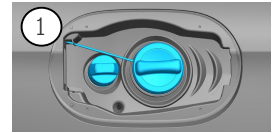

-  Airbag
-  Gas generator
-  Seat belt pretensioner
-  SRS control unit
-  Active pedestrian protection system
-  Gas strut / Pre-loaded spring
-  Low-voltage battery
-  Diesel Fuel tank

Note: Please see our [emergency response guide](#) for more information

1. Identification / recognition

**A220d**

**4MATIC**