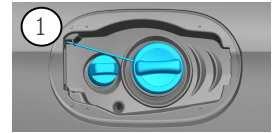

-  Airbag
-  Gas generator
-  Seat belt pretensioner
-  SRS control unit
-  Active pedestrian protection system
-  Gas strut / Pre-loaded spring
-  Low-voltage battery
-  Diesel Fuel tank

Note: Please see our [emergency response guide](#) for more information

1. Identification / recognition

A200d

4MATIC