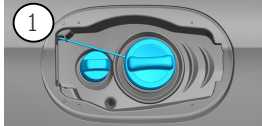

-  Airbag
-  Gas generator
-  Seat belt pretensioner
-  SRS control unit
-  Active pedestrian protection system
-  Gas strut / Pre-loaded spring
-  Low-voltage battery
-  Diesel Fuel tank

Note: Please see our [emergency response guide](#) for more information

1. Identification / recognition

2
A200d