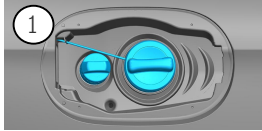

-  Airbag
-  Gas generator
-  Seat belt pretensioner
-  SRS control unit
-  Active pedestrian protection system
-  Gas strut / Pre-loaded spring
-  Low-voltage battery
-  Diesel Fuel tank

Note: Please see our [emergency response guide](#) for more information

1. Identification / recognition

2
A200d