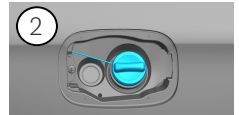

① Left-hand drive

② Right-hand drive

-  Airbag
-  Gas generator
-  Seat belt pretensioner
-  Gas strut / Pre-loaded spring
-  High strength zone
-  Low-voltage battery
-  Petrol fuel tank

Note: Please see our [emergency response guide](#) for more information

1. Identification / recognition

1

V8 BITURBO

2

3

GT

4