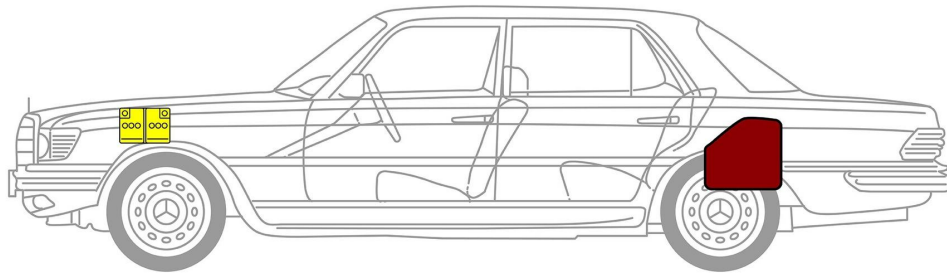

S-Class Model 116 sedan, 1972 - 1980

Low-voltage battery

Petrol fuel tank

Note: Please see our [emergency response guide](#) for more information