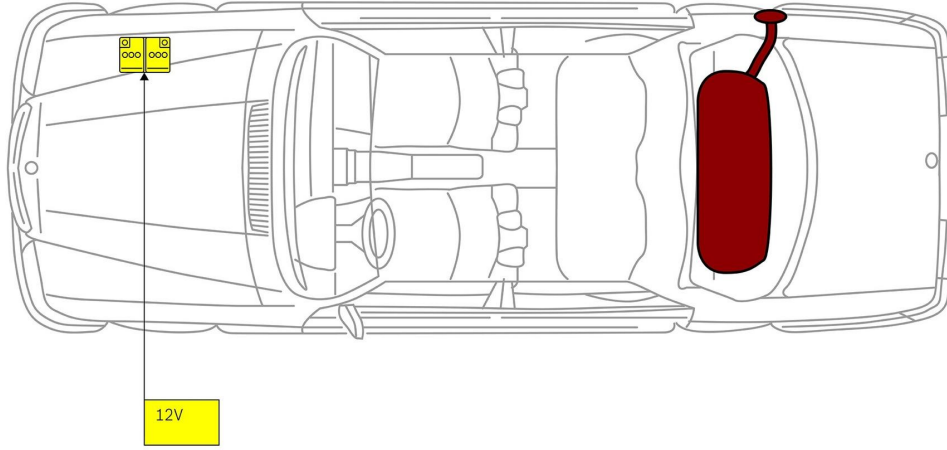

S-Class Model 116 sedan, 1972 - 1980

Low-voltage battery

Petrol fuel tank

Note: Please see our [emergency response guide](#) for more information