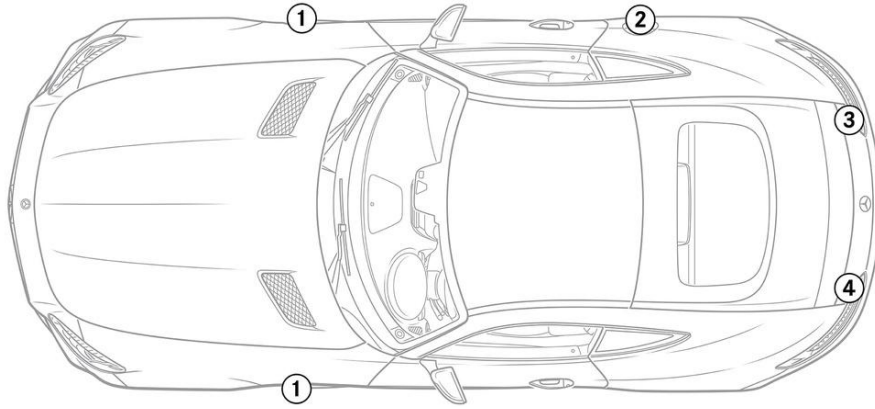

① Left-hand drive

② Right-hand drive

-  Airbag
-  Gas generator
-  Seat belt pretensioner
-  SRS control unit
-  Gas strut / Pre-loaded spring
-  Low-voltage battery
-  Petrol fuel tank

Note: Please see our [emergency response guide](#) for more information

1. Identification / recognition

1

V8 BITURBO

2

3

GT

4