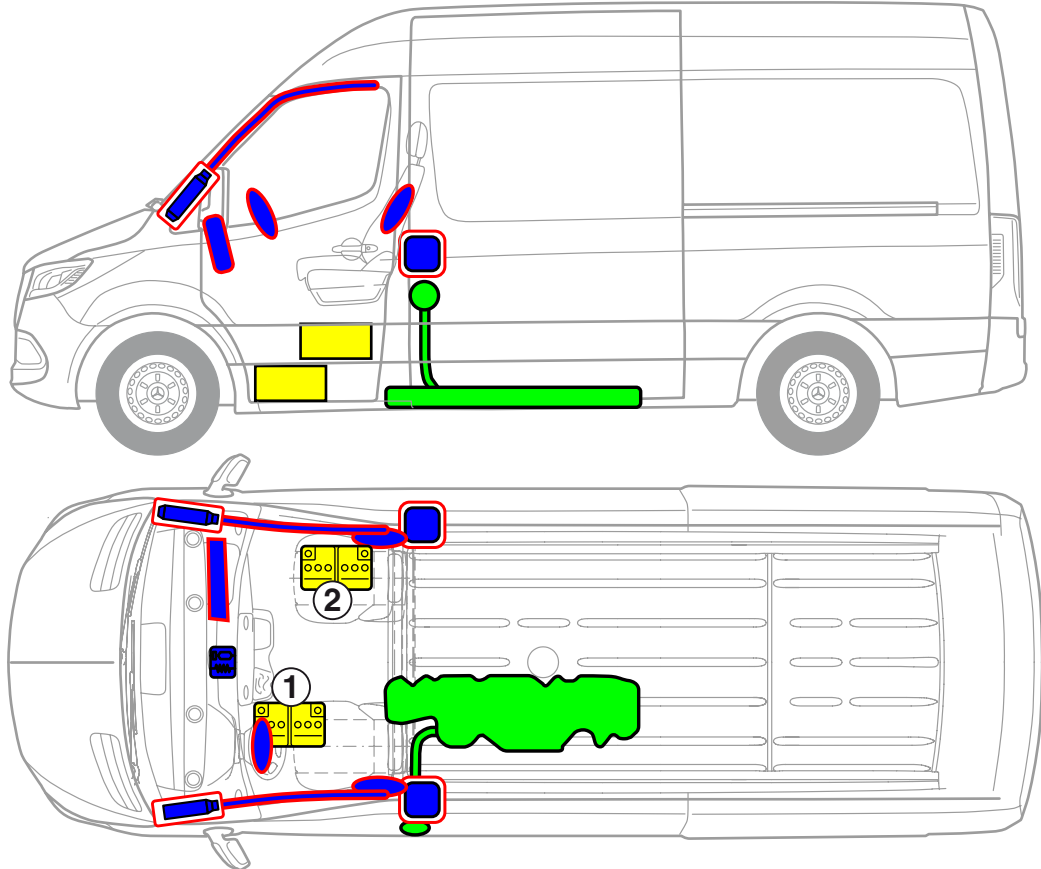

# Sprinter Van model 907 as of 2018

- 1 Starter battery
- 2 Additional battery

Airbag

Gas generator

Seat belt tensioner

Restraint systems control unit

Fuel tank

12 V Battery