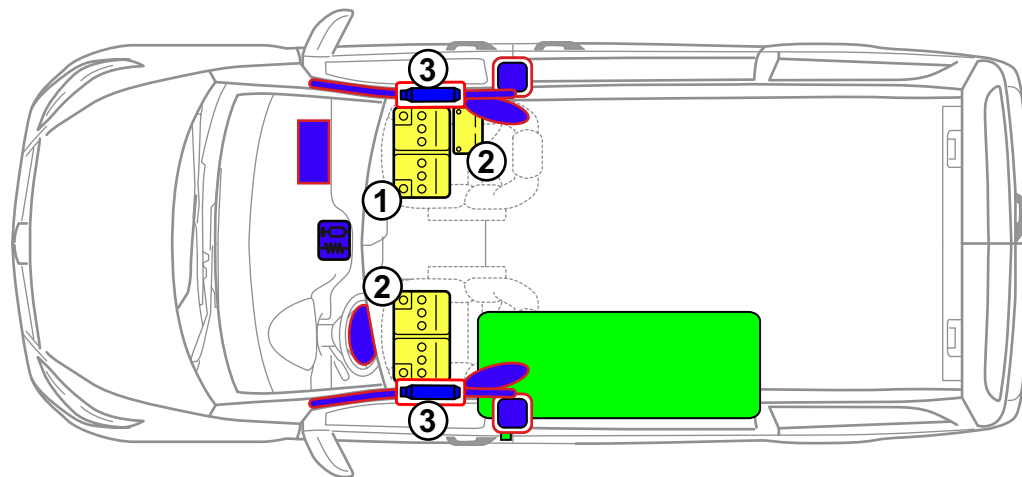

Mercedes-Benz

Vito / Metris Van
model 447
as of 2014

- 1 Main battery
- 2 Additional battery
- 3 Special equipment

Airbag

Gas generator

Seat belt tensioner

Restraint systems control unit

Fuel tank