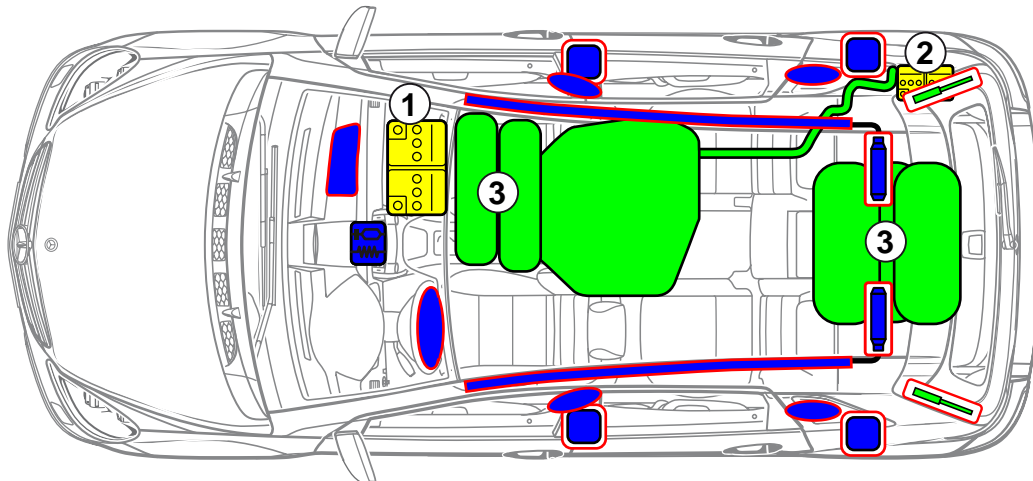

Mercedes-Benz

B-Class NGT
Tourer model 245
2005 - 2012

- 1 Main battery
- 2 Additional battery for BlueEFFICIENCY models
- 3 Gas cylinder

Airbag

Gas generator

Seat belt tensioner

Restraint systems control unit

Gas-filled strut

Fuel tank

Battery

Vehicle identification