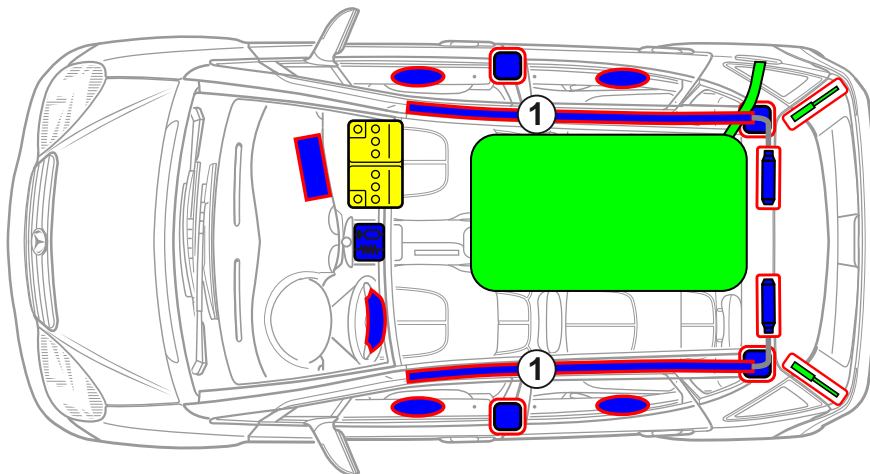

Mercedes-Benz

A-Class
Sedan model 168
1997 - 2004

1 As of 2001

Airbag

Seat belt tensioner

Gas-filled strut

Battery

Gas generator

Restraint systems control unit

Fuel tank