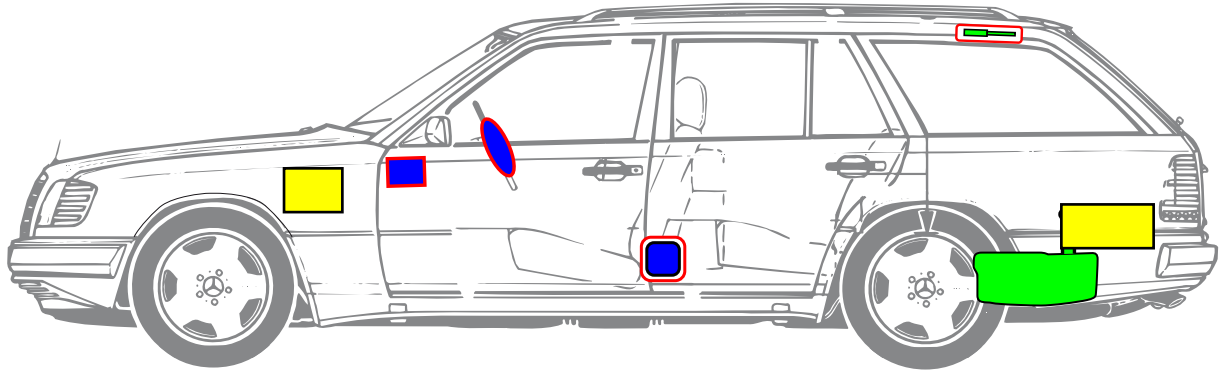

Mercedes-Benz

E-Class
wagon model 124
1984 - 1996

- 1 Standard as of 1992
- 2 Battery in trunk with 8-cylinder engine

Airbag

Seat belt tensioner

Restraint systems control unit

Gas-filled strut

Fuel tank

Battery