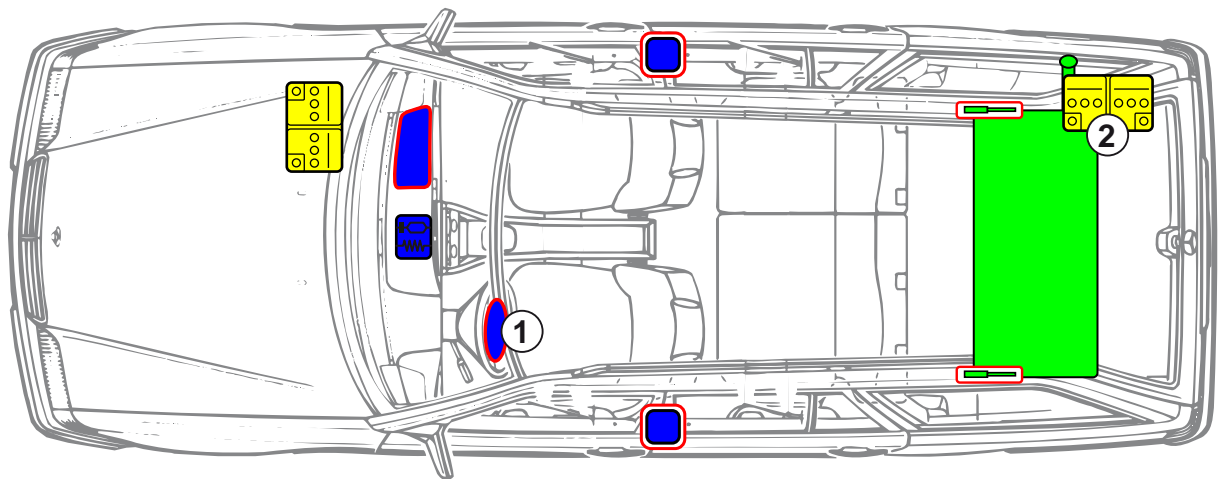

Mercedes-Benz

E-Class
wagon model 124
1984 - 1996

- 1 Standard as of 1992
- 2 Battery in trunk with 8-cylinder engine

Airbag

Seat belt tensioner

Restraint systems control unit

Gas-filled strut

Fuel tank

Battery